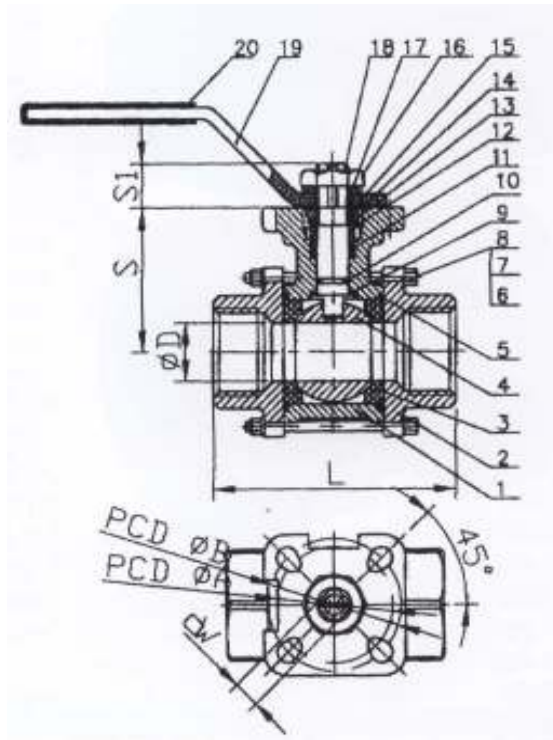

ACTUATORS

Three Piece Screwed Ball Valve with Actuator Spring Return or Double Acting

Size	D	L	S	S1	W	PCD A	PCD B
1/2"	15	64	38.6	7	9	F03	F04
3/4"	20	73	46.2	9	9	F03	F04
1"	25	85	56.6	11	9	F04	F06
1 1/4"	32	96	61	12	11	F04	F06
1 1/2"	38	114	76.3	12	11	F05	F07
2"	50.8	134	84.1	16	14	F05	F07
2 1/2"	65	180	108.7	19	17	F07	F10
3"	80	200	117.4	19	17	F07	F10
4"	100	228	132.5	19	17	F07	F10