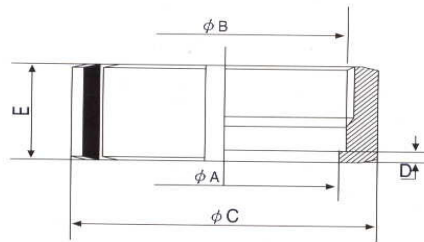

#### IDF Hexagonal Nut IDF-13H

Size	A	A	C	D	E
1.0"	30.5	34.34 x 8T ACME	16	3.5	46
1.5"	43.5	47.86 X 8T ACME	16	3.5	60
2.0"	57	61.37 x 8T ACME	16	3.5	75
2.5"	70.7	74.88 x 8T ACME	16	3.5	90
3.0"	83.3	88.40 x 8T ACME	16	3.5	105
4.0"	112	122.05 x 6T ACME	20	4.7	133

#### IDF Round Nut IDF-13R

Size	A	B	C	D	E
1"	30.5	34.34 x 8T ACME	50	3.5	30
1.5"	43.5	47.86 X 8T ACME	65	3.5	30
2"	57	61.37 x 8T ACME	79	3.5	30
2.5"	70.7	74.97 x 8T ACME	95	3.5	30
3"	83.3	88.40 x 8T ACME	108	3.5	30
4"	110	115.41 X 8T ACME	135	4.7	34.9

#### IDF Welding Liner IDF-14

Size	A	B	C	D
1.0"	22.2	25.65	33.8	21.5
1.5"	34.9	38.35	47.0	21.5
2.0"	47.6	51.05	60.5	21.5
2.5"	60.3	63.75	74	21.5
3.0"	73	76.45	87.5	21.5
4.0"	97.5	101.85	120.6	30