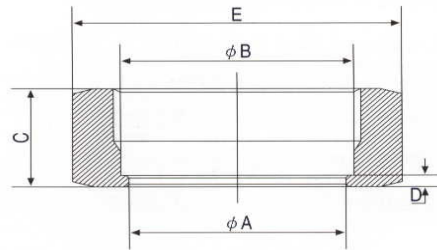

#### IDF Hexagonal Nut IDF-13H

Size	A	A	C	D	E
1.0"	30.5	34.34 x 8T ACME	16	3.5	46
1.5"	43.5	47.86 X 8T ACME	16	3.5	60
2.0"	57	61.37 x 8T ACME	16	3.5	75
2.5"	70.7	74.88 x 8T ACME	16	3.5	90
3.0"	83.3	88.40 x 8T ACME	16	3.5	105
4.0"	112	122.05 x 6T ACME	20	4.7	133

#### IDF Round Nut IDF-13R

Size	A	B	C	D	E
1"	30.5	34.34 x 8T ACME	50	3.5	30
1.5"	43.5	47.86 X 8T ACME	65	3.5	30
2"	57	61.37 x 8T ACME	79	3.5	30
2.5"	70.7	74.97 x 8T ACME	95	3.5	30
3"	83.3	88.40 x 8T ACME	108	3.5	30
4"	110	115.41 X 8T ACME	135	4.7	34.9

#### IDF Welding Liner IDF-14

Size	A	B	C	D
1.0"	22.2	25.65	33.8	21.5
1.5"	34.9	38.35	47.0	21.5
2.0"	47.6	51.05	60.5	21.5
2.5"	60.3	63.75	74	21.5
3.0"	73	76.45	87.5	21.5
4.0"	97.5	101.85	120.6	30