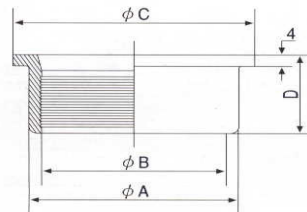

#### RJT Round Nut RJT-13R

Size	A	B	C	Slots
1.0"	42.266 x 8TPI WHIT	58.5	33.45	6
1.5"	54.966 x 8TPI WHIT	74	46	6
2.0"	67.920 x 6TPI WHIT	85.5	58.67	6
2.5"	80.620 x 6TPI WHIT	98.5	71.4	6
3.0"	93.320 x 6TPI WHIT	111.6	84.1	6
4.0"	119.0 X 6TPI WHIT	138	109.7	6
6.0"	169.52 x 6TPI WHIT	197	163	10

#### RJT Hexagonal Blank Nut RJT-13HBN

Size	A	B	C
1.0"	42.27	x 8TPI	WHIT 22.2 4
1.5"	54.97	x 8TPI	WHIT 22.2 4
2.0"	67.92	x 6TPI	WHIT 22.2 4
2.5"	80.62	X 6TPI	WHIT 22.2 4
3.0"	93.32	X 6TPI	WHIT 22.2 4
4.0"	118.72	x 6TPI	WHIT 22.2 4

#### RJT Expanding Liner RJT-14R

Size	A	B	C	D
1"	32.5	25.5	+41.3	20
1.5"	45.2	38.2	54	24
2"	57.9	50.9	66.7	28
2.5"	70.6	63.6	79.4	32
3"	83.3	76.3	92.1	32
4"	108.7	101.7	117.5	32

#### RJT Expanding Male RJT-15R

Size	A	B	C	D
1"	45.72x8T WHIT	32.5	25.5	20
1.5"	58.42x8T WHIT	45.2	38.2	24
2"	72.72x6T WHIT	57.9	50.9	28
2.5"	85.42x6T WHIT	70.6	63.6	32
3"	98.12x6T WHIT	83.3	76.3	32
4"	123.82X6T WHIT	108.7	101.7	32