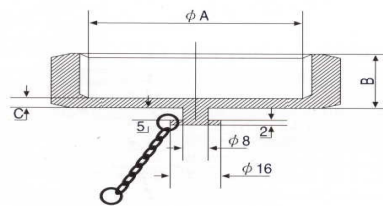

#### RJT Round Nut RJT-13R

Size	A	B	C	Slots
1.0"	42.266 x 8TPI WHIT	58.5	33.45	6
1.5"	54.966 x 8TPI WHIT	74	46	6
2.0"	67.920 x 6TPI WHIT	85.5	58.67	6
2.5"	80.620 x 6TPI WHIT	98.5	71.4	6
3.0"	93.320 x 6TPI WHIT	111.6	84.1	6
4.0"	119.0 X 6TPI WHIT	138	109.7	6
6.0"	169.52 x 6TPI WHIT	197	163	10

#### RJT Hexagonal Blank Nut RJT-13HBN

Size	A	B	C
1.0"	42.27	x 8TPI	WHIT 22.2 4
1.5"	54.97	x 8TPI	WHIT 22.2 4
2.0"	67.92	x 6TPI	WHIT 22.2 4
2.5"	80.62	X 6TPI	WHIT 22.2 4
3.0"	93.32	X 6TPI	WHIT 22.2 4
4.0"	118.72	x 6TPI	WHIT 22.2 4

#### RJT Expanding Liner RJT-14R

Size	A	B	C	D
1"	32.5	25.5	+41.3	20
1.5"	45.2	38.2	54	24
2"	57.9	50.9	66.7	28
2.5"	70.6	63.6	79.4	32
3"	83.3	76.3	92.1	32
4"	108.7	101.7	117.5	32

#### RJT Expanding Male RJT-15R

Size	A	B	C	D
1"	45.72x8T WHIT	32.5	25.5	20
1.5"	58.42x8T WHIT	45.2	38.2	24
2"	72.72x6T WHIT	57.9	50.9	28
2.5"	85.42x6T WHIT	70.6	63.6	32
3"	98.12x6T WHIT	83.3	76.3	32
4"	123.82X6T WHIT	108.7	101.7	32