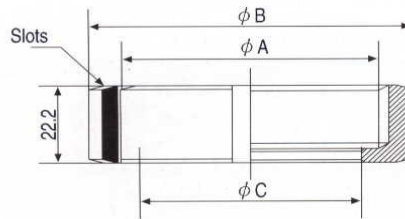

#### RJT Round Nut RJT-13R

Size	A	B	C	Slots
1.0"	42.266 x 8TPI WHIT	58.5	33.45	6
1.5"	54.966 x 8TPI WHIT	74	46	6
2.0"	67.920 x 6TPI WHIT	85.5	58.67	6
2.5"	80.620 x 6TPI WHIT	98.5	71.4	6
3.0"	93.320 x 6TPI WHIT	111.6	84.1	6
4.0"	119.0 X 6TPI WHIT	138	109.7	6
6.0"	169.52 x 6TPI WHIT	197	163	10

#### RJT Hexagonal Blank Nut RJT-13HBN

Size	A	B	C
1.0"	42.27	x 8TPI	WHIT 22.2 4
1.5"	54.97	x 8TPI	WHIT 22.2 4
2.0"	67.92	x 6TPI	WHIT 22.2 4
2.5"	80.62	X 6TPI	WHIT 22.2 4
3.0"	93.32	X 6TPI	WHIT 22.2 4
4.0"	118.72	x 6TPI	WHIT 22.2 4

#### RJT Expanding Liner RJT-14R

Size	A	B	C	D
1"	32.5	25.5	+41.3	20
1.5"	45.2	38.2	54	24
2"	57.9	50.9	66.7	28
2.5"	70.6	63.6	79.4	32
3"	83.3	76.3	92.1	32
4"	108.7	101.7	117.5	32

#### RJT Expanding Male RJT-15R

Size	A	B	C	D
1"	45.72x8T WHIT	32.5	25.5	20
1.5"	58.42x8T WHIT	45.2	38.2	24
2"	72.72x6T WHIT	57.9	50.9	28
2.5"	85.42x6T WHIT	70.6	63.6	32
3"	98.12x6T WHIT	83.3	76.3	32
4"	123.82X6T WHIT	108.7	101.7	32