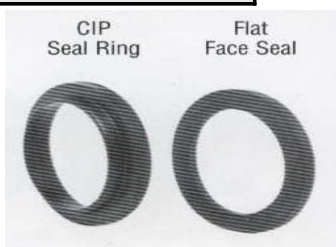

### BSM EPDM O'RING

SIZE
25mm
38mm
50mm
63mm
76mm
100mm
*150mm

### BSM "O" RINGS STANDARD

SIZE (INCHES)	SIZE (MM)
1"	25
1 1/2"	38
2"	50
2 1/2"	63
3"	76
4"	100
6"	150