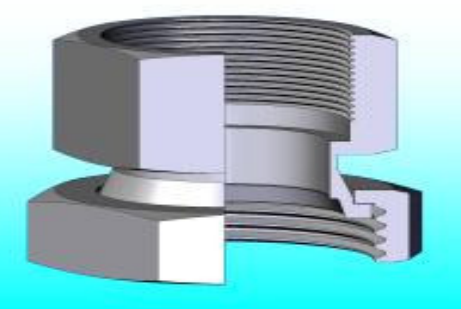

### BSM EPDM O'RING

SIZE
25mm
38mm
50mm
63mm
76mm
100mm
*150mm

### BSM FEMALE/BSP MALE ADAPTOR

SIZE
12mm
18mm
25mm
38mm
50mm
63mm
76mm
100mm
125mm
150mm

### BSM FEMALE/BSP FEMALE ADAPTOR

SIZE
12mm
18mm
25mm
38mm
50mm
63mm
76mm
100mm
125mm
150mm

### BSM BLANK CAPS

SIZE
25mm
38mm
50mm
63mm
76mm
100mm
150mm