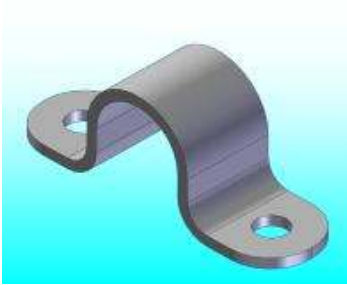

TUBE ACCESSORIES

TUBE ACCESSORIES CONTINUED

TUBE SADDLE

SIZE
6mm
9mm
12mm
18mm
25mm
31mm
38mm
50mm
63mm
76mm
100mm